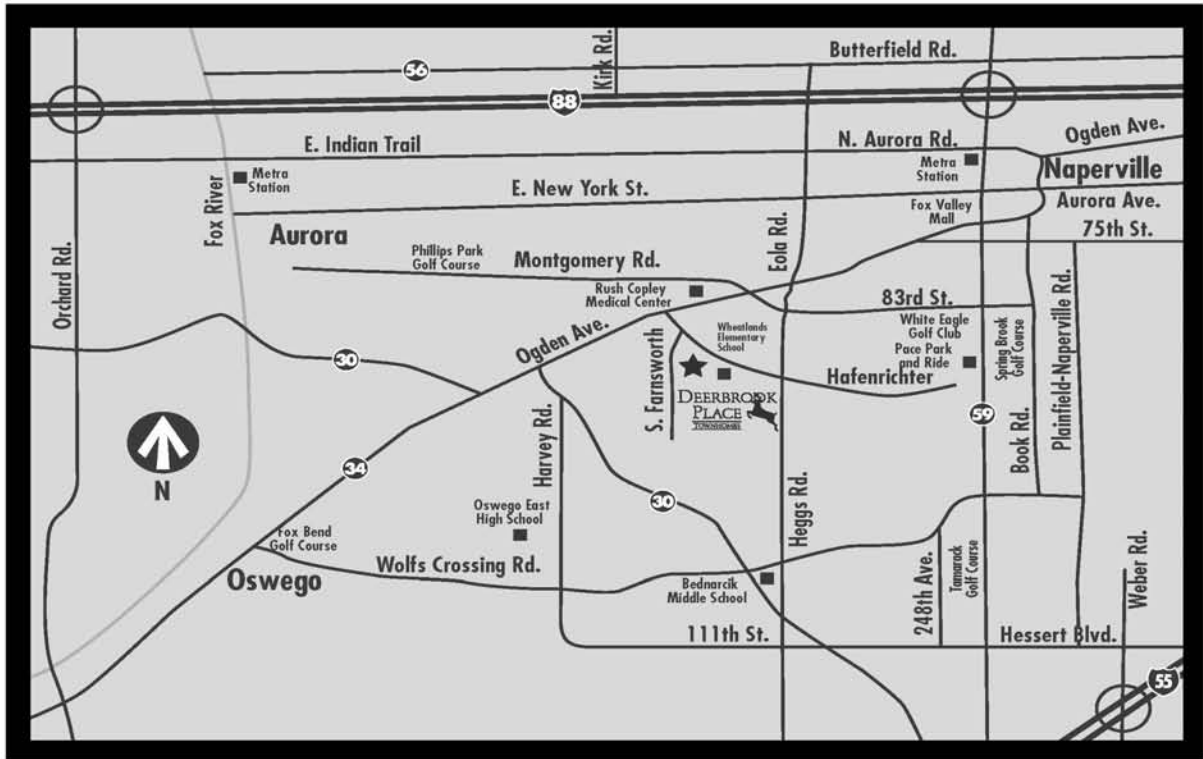

Map

Sales Office:
1906 Turtle Creek Court
Aurora, IL 60503
630.499.1940